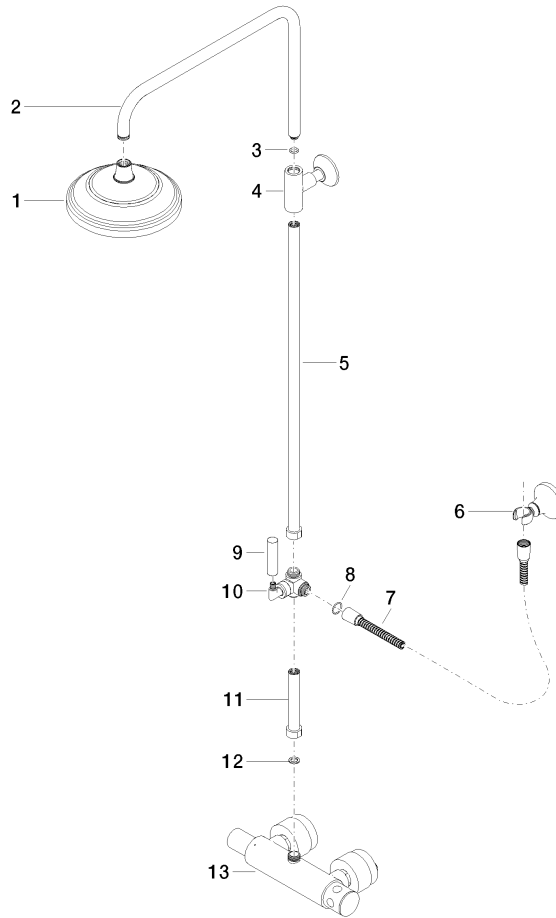

**MADISON Showerpipe with shower thermostat without hand shower - Brushed Dark Platinum**

MADISON

34 459 360

- shower with fixed riser projection 420mm
- rain shower Ø 200 mm
- rain shower with anti-scale system
- max. rainshower flow 14 l/min
- Function from: 8 l/min
- rotary diverter for fixed-riser shower/hand shower
- height of fittings up to rain shower (bottom edge) 985mm
- height of fittings up to top edge of elbow 1160mm
- two-part push-on rosette Ø 65 mm
- rosette for shower holder Ø 65mm
- rosette for wall mounting Ø 60mm
- gauge 150 mm - 13 mm
- metal shower hose 1250mm with integrated anti-twist protection
- 1/2" connection
- Pipe diameter 20 mm

Intrinsic protection against back flow.

NOTE: The handles must be ordered separately from the fittings!

34 459 360  
1:10

**Flow rate chart**

**Certificates**

LGA\_38665.

34 459 360  
Parts for other  
finishes can be found  
here: Chrome

**Spare parts list**

No.	Item Number	Name	Quantity used	Delivery time
1	04 12 05 038 01-99	shower	1	30
2	04 28 22 101 20-99	spout	1	30
3	90 14 10 011 00 90	seal	1	2
4	90 17 11 037 01-99	holder	1	30
5	90 28 22 104 00-99	pipe	1	30
6	90 17 09 045 01-99	diverter	1	30
7	09 30 30 064-99	screw	1	30
8	09 18 20 011-99	base	1	30
9	09 28 22 013 90	pipe	1	2
10	11 170 370-99	MADISON Lever insert - Brushed Dark Platinum	1	30
11	09 30 30 062-99	screw	1	30
12	09 14 10 122 90	seal	1	2
13	28 104 970-99	Metal shower hose 1/2" x 1/2" x 1250 mm - Brushed Dark Platinum	1	2
14	28 050 410-99	holder	1	60
15	90 28 22 103 00-99	pipe	1	30
16	90 14 20 002 00 90	seal	1	2
17	04 17 01 044 01-99	fitting	1	30